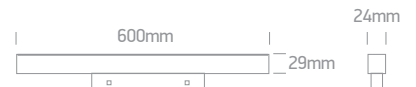

42100AA | 8W | SMD 2835 | Linear light | Aluminium + PC

MINI | MIDI

new
IP20

Order Code	Colour	Light Colour	CCT (K)	Watts	Lumen (lm)	Beam Angle	Input	Class		Notes
42100AA/B/W	Black	Warm white	3000K	8W	640lm	120°	48V	III	50	-

42100BA | 16W | SMD 2835 | Linear light | Aluminium + PC

MINI | MIDI

new
IP20

Order Code	Colour	Light Colour	CCT (K)	Watts	Lumen (lm)	Beam Angle	Input	Class		Notes
42100BA/B/W	Black	Warm white	3000K	16W	1280lm	120°	48V	III	40	-

42100EA | 16W | SMD 2835 | Corner light | Aluminium + PC

MINI | MIDI

new
IP20

Order Code	Colour	Light Colour	CCT (K)	Watts	Lumen (lm)	Beam Angle	Input	Class		Notes
42100EA/B/W	Black	Warm white	3000K	16W	1280lm	120°	48V	III	12	-