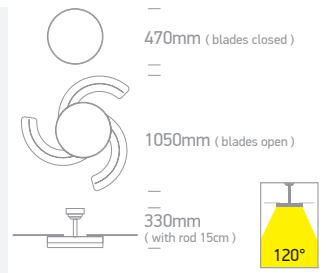

6300 | Metal body | Transparent PC blades | Rod mounted | 6 Speed | Winter reverse mode

CCT Variable.

new
IP20

Extra Remote Control 030152B.

Complete with 15cm & 30cm rod.

Optional 1m Rod 030156/B.

Order Code	Colour	Light Colour	CCT (K)	LED Watts	Lumen (lm)	Beam Angle	FAN Watts	Input	Class	Notes
6300/B/V	Black	CCT V	3000K / 4000K / 5500K	32W	3500lm	120°	25W	230V	1	Complete with remote control