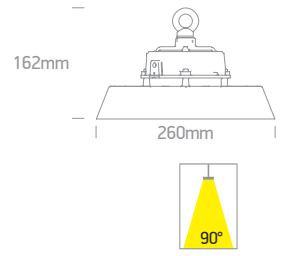

Order Code	Colour	Light Colour	CCT (K)	Watts	Lumen (lm)	Beam Angle	Input	Class	⏸	📦	Notes
63100N/V	Black	CCT V	4000K / 4700K / 5700K	60W / 80W / 100W	15000lm (100W)	90°	230V	⏸	150cm	1	Complete with driver