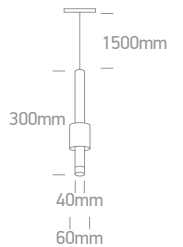

Order Code	Colour	Light Colour	CCT (K)	Watts	Lumen (lm)	Beam Angle	Input	Class		Notes
42132L/B/W	Black	Warm white	3000K	7W	490lm	10° / 38°	48V		30	-