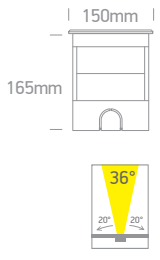

Order Code	Colour	Light Colour	CCT (K)	Watts	Lumen (lm)	Beam Angle	Input	Class					Notes
69074A/W	Stainless steel	Warm white	3000K	3x1,5W	320lm	36°	230V		200cm	140mm	185mm + 300mm drainage	12	Complete with driver