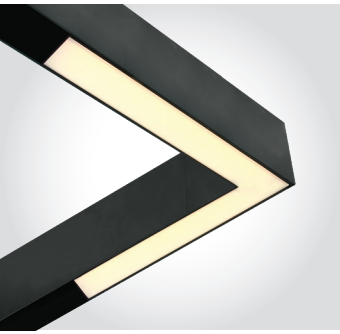

42100EL | 25W | SMD 2835 | Corner light | DALI | Aluminium + PC

MAXI

new
IP20