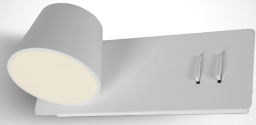

65147 | 6W + 4W Uplight | SMD 2835 | Aluminium + acrylic | Left

With 2X ON/OFF switches.

65147/W/W

new
IP20

65147/B/W

Order Code	Colour	Light Colour	CCT (K)	Watts	Lumen (lm)	Input	Class		Notes
65147/W/W	White	Warm white	3000K	6W + 4W	500lm + 340lm	230V		12	Complete with 2x 300mA drivers
65147/B/W	Black	Warm white	3000K	6W + 4W	500lm + 340lm	230V		12	Complete with 2x 300mA drivers