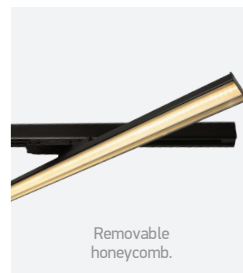

Order Code	Colour	Light Colour	CCT (K)	Watts	Lumen (lm)	Beam Angle	Input	Class	Box	Notes
65172BT/W/V	White	CCT V	2700K / 3200K / 4000K	40W	4800lm (w/o honeycomb)	120°	230V	□	6	Complete with 950mA driver
65172BT/B/V	Black	CCT V	2700K / 3200K / 4000K	40W	4800lm (w/o honeycomb)	120°	230V	□	6	Complete with 950mA driver