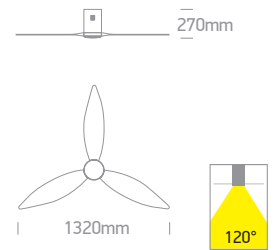

Order Code	Colour	Light Colour	CCT (K)	LED Watts	Lumen (lm)	Beam Angle	FAN Watts	Input	Class	Notes
6312LC/B/V	Black	CCT V	3000K / 4000K / 5500K	22W	2000lm	120°	25W	230V	1	Complete with remote control