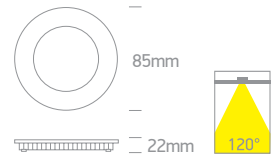

Order Code	Colour	Light Colour	CCT (K)	Watts	Lumen (lm)	Beam Angle	Input	Class				Notes
10103FA/W/V	White	CCT V	3000K / 4000K / 5700K	3W	240lm	120°	230V		70mm	50mm	30	Complete with 300mA driver
10103FA/B/V	Black	CCT V	3000K / 4000K / 5700K	3W	240lm	120°	230V		70mm	50mm	30	Complete with 300mA driver