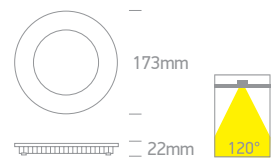

10112FA | 12W | SMD 2835 | Die cast

CCT Variable.

10112FA/W/V

new
IP20

10112FA/B/V

CCT Variable
3000K / 4000K / 5700K

Order Code	Colour	Light Colour	CCT (K)	Watts	Lumen (lm)	Beam Angle	Input	Class				Notes
10112FA/W/V	White	CCT V	3000K / 4000K / 5700K	12W	1200lm	120°	230V		155mm	50mm	20	Complete with 300mA driver
10112FA/B/V	Black	CCT V	3000K / 4000K / 5700K	12W	1200lm	120°	230V		155mm	50mm	20	Complete with 300mA driver