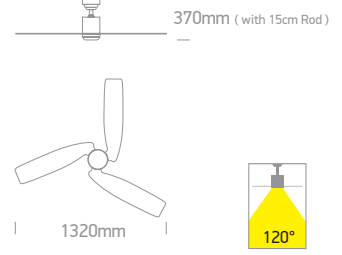

6304 | Metal body | Black ABS blades | Rod mounted | 6 Speed | Winter reverse mode

CCT Variable.

new
IP20

Extra Remote Control 030152A.

Complete with 15cm & 30cm rod.

Optional 1m Rod 030156/B.

Order Code	Colour	Light Colour	CCT (K)	LED Watts	Lumen (lm)	Beam Angle	FAN Watts	Input	Class	Notes
6304/B/V	Black	CCT V	3000K / 4000K / 5500K	22W	2000lm	120°	45W	230V	1	Complete with remote control