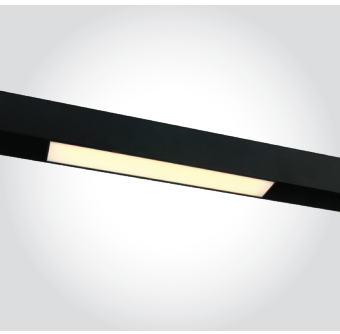

new

Order Code

Colour

Notes

42022B/B

Black

1

Set of 2 pcs