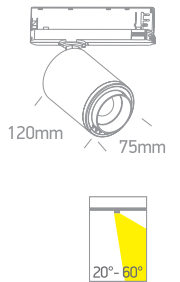

Order Code	Colour	Light Colour	CCT (K)	Watts	Lumen (lm)	Beam Angle	Input	Class		Notes
65650BT/W/C	White	Cool white	4000K	20W	2000lm	20°- 60°	230V		15	Complete with 500mA driver
65650BT/W/W	White	Warm white	3000K	20W	2000lm	20°- 60°	230V		15	Complete with 500mA driver
65650BT/B/C	Black	Cool white	4000K	20W	2000lm	20°- 60°	230V		15	Complete with 500mA driver
65650BT/B/W	Black	Warm white	3000K	20W	2000lm	20°- 60°	230V		15	Complete with 500mA driver