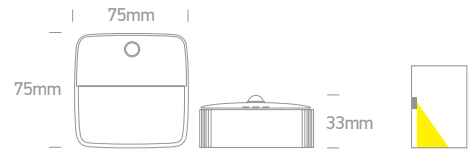

Order Code	Colour	Light Colour	CCT (K)	Watts	Lumen (lm)	Icon
70044	White	Warm white	3000K	0.5W	35lm	50