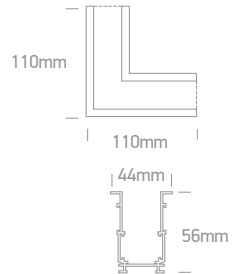

Order Code	Colour				Notes
42012ARB/B	Black	105x35x65mm / L Shaped	100mm	1	Complete with 2pcs mechanical connector