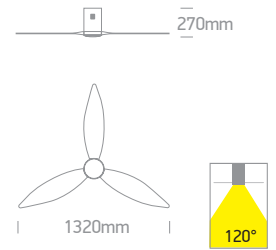

6312LC | Metal body | Light wood blades | Ceiling mounted | 6 Speed | Winter reverse mode

CCT Variable.

new
IP20

85 CRI
LED BUILT IN
DIMMABLE
3 YEAR
DC MOTOR

Extra Remote Control 030152A.

Order Code	Colour	Light Colour	CCT (K)	LED Watts	Lumen (lm)	Beam Angle	FAN Watts	Input	Class	Notes
6312LC/W/V	White	CCT V	3000K / 4000K / 5500K	22W	2000lm	120°	25W	230V	1	Complete with remote control