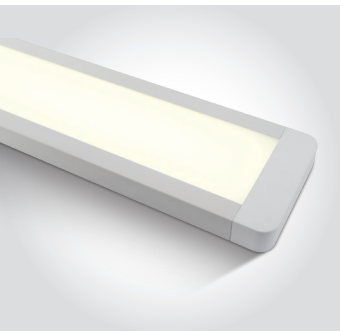

38248M | 48W | SMD 2835 | Aluminium + Plastic

CCT Variable.

80 CRI

2 YEAR

new
IP20

Order Code	Colour	Light Colour	CCT (K)	Watts	Lumen (lm)	Beam Angle	Input	Class		Notes
38248M/W/V	White	CCT V	3000K / 4000K / 6500K	48W	4320lm	120°	230V		6	Complete with driver