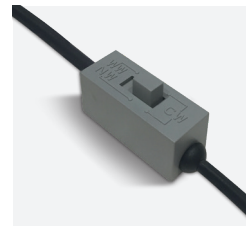

10130FA | 30W | SMD 2835 | Die cast

CCT Variable.

10130FA/W/V

new
IP20

10130FA/B/V

CCT Variable
3000K / 4000K / 5700K

Order Code	Colour	Light Colour	CCT (K)	Watts	Lumen (lm)	Beam Angle	Input	Class				Notes
10130FA/W/V	White	CCT V	3000K / 4000K / 5700K	30W	3300lm	120°	230V		285mm	50mm	12	Complete with 800mA driver
10130FA/B/V	Black	CCT V	3000K / 4000K / 5700K	30W	3300lm	120°	230V		285mm	50mm	12	Complete with 800mA driver