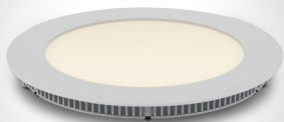

10112FA | 12W | SMD 2835 | Die cast

CCT Variable.

10112FA/W/V

new
IP20