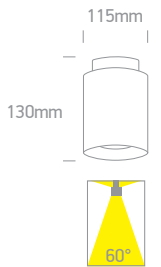

Order Code	Colour	Light Colour	CCT (K)	Watts	Lumen (lm)	Beam Angle	Input	Class		Notes
12128A/W/W	White	Warm white	3000K	26W+2W	2600lm	60°	230V		20	Complete with 700mA driver
12128A/B/W	Black	Warm white	3000K	26W+2W	2600lm	60°	230V		20	Complete with 700mA driver