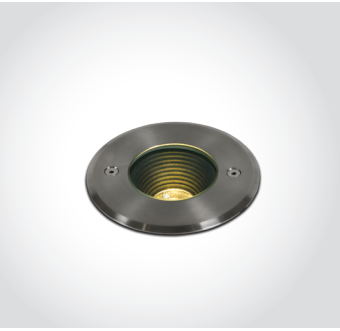

38118C | 18W | SMD 2835 | Aluminium + acrylic

38118C/W/W

new
IP44

38118C/B/W

Order Code	Colour	Light Colour	CCT (K)	Watts	Lumen (lm)	Input	Class		Notes
38118C/W/W	White	Warm white	3000K	18W	1500lm	230V		6	Complete with 600mA driver
38118C/B/W	Black	Warm white	3000K	18W	1500lm	230V		6	Complete with 600mA driver