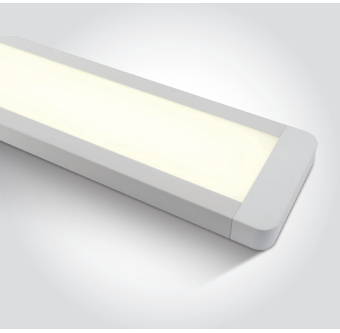

38225M | 25W | SMD 2835 | Aluminium + Plastic

CCT Variable.

80 CRI

2 YEAR