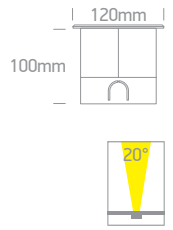

Order Code	Colour	Light Colour	CCT (K)	Watts	Lumen (lm)	Beam Angle	Input	Class					Notes
69070A/W	Stainless steel	Warm white	3000K	3,5W	300lm	20°	230V		200cm	100mm	120mm + 300mm drainage	20	Complete with driver