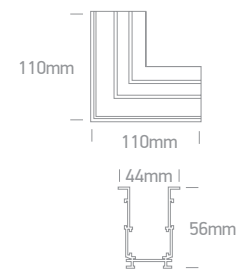

Order Code	Colour				Notes
42012BRB/B	Black	35x55mm (x2)	100mm	1	Complete with 2pcs mechanical connector