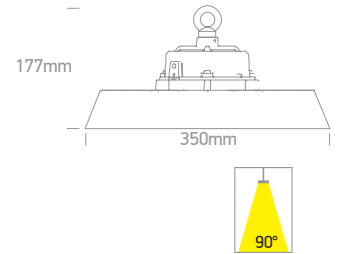

Order Code	Colour	Light Colour	CCT (K)	Watts	Lumen (lm)	Beam Angle	Input	Class	⏸	📦	Notes
63200N/V	Black	CCT V	4000K / 4700K / 5700K	120W / 160W / 200W	30000lm (200W)	90°	230V	⏸	150cm	1	Complete with driver