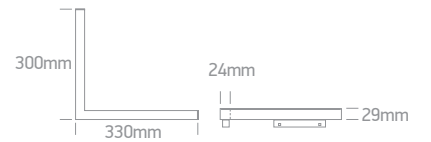

new
IP20

Order Code	Colour	Light Colour	CCT (K)	Watts	Lumen (lm)	Beam Angle	Input	Class		Notes
42100EA/B/W	Black	Warm white	3000K	16W	1280lm	120°	48V	III	12	-