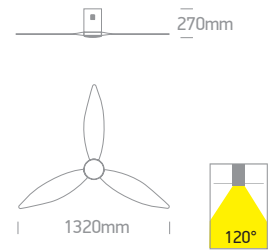

Order Code	Colour	Light Colour	CCT (K)	LED Watts	Lumen (lm)	Beam Angle	FAN Watts	Input	Class	Notes
6312DC/B/V	Black	CCT V	3000K / 4000K / 5500K	22W	2000lm	120°	25W	230V	1	Complete with remote control