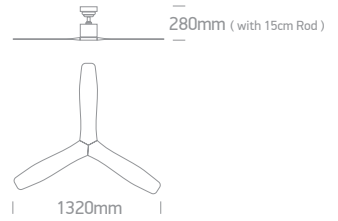

6316 | Metal body | White ABS blades | Rod mounted | 6 Speed | Winter reverse mode

new
IP20

Extra Remote Control 030152C.

Complete with 15cm & 30cm rod.

Optional 1m Rod 030156/W.

Order Code	Colour	FAN Watts	Input	Class		Notes
6316/W	White	30W	230V		1	Complete with remote control