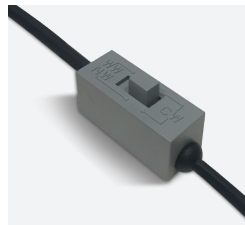

CCT Variable
3000K / 4000K / 5700K