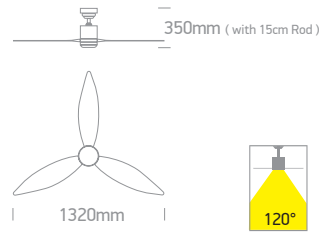

Order Code	Colour	Light Colour	CCT (K)	LED Watts	Lumen (lm)	Beam Angle	FAN Watts	Input	Class	Notes
6312L/B/V	Black	CCT V	3000K / 4000K / 5500K	22W	2000lm	120°	25W	230V	1	Complete with remote control