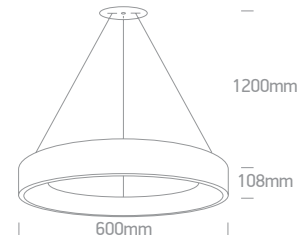

Order Code	Colour	Light Colour	CCT (K)	Watts	Lumen (lm)	Input	Class	Box	Notes
62142NB/W/V	White	CCT V	2700K / 3000K / 4000K	42W	3570lm	230V	II	1	Complete with 1050mA driver
62142NB/AN/V	Anthracite	CCT V	2700K / 3000K / 4000K	42W	3570lm	230V	II	1	Complete with 1050mA driver