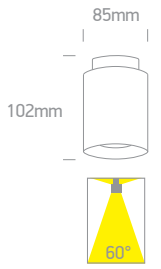

12112A | 10W+2W | COB LED | Aluminium

Downlight + Uplight.

new
DARK LIGHT
IP20

90 CRI
LED BUILT IN
3 YEAR

Order Code	Colour	Light Colour	CCT (K)	Watts	Lumen (lm)	Beam Angle	Input	Class		Notes
12112A/W/W	White	Warm white	3000K	10W+2W	1000lm	60°	230V		40	Complete with 300mA driver
12112A/B/W	Black	Warm white	3000K	10W+2W	1000lm	60°	230V		40	Complete with 300mA driver