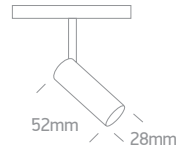

42122A | 3W | SMD 3535 | Aluminium

MINI

new
IP20

Order Code	Colour	Light Colour	CCT (K)	Watts	Lumen (lm)	Beam Angle	Input	Class	Icon	Notes
42122A/B/W	Black	Warm white	3000K	3W	240lm	38°	48V	III	30	-

42124AA | 10W | SMD 3030 | Linear Spots | Adjustable | Aluminium