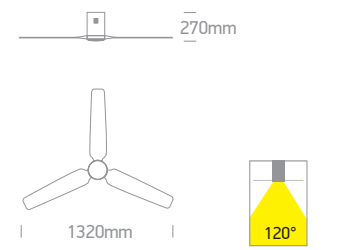

6310C | Metal body | White wood blades | Ceiling mounted | 6 Speed | Winter reverse mode

CCT Variable.

new
IP20

LED BUILT IN
 85 CRI
 CCRV
 DIMMABLE
 CE
 3 YEAR
 DC MOTOR

Order Code	Colour	Light Colour	CCT (K)	LED Watts	Lumen (lm)	Beam Angle	FAN Watts	Input	Class	Notes
6310C/W/V	White	CCT V	3000K / 4000K / 5500K	22W	2000lm	120°	35W	230V	1	Complete with remote control