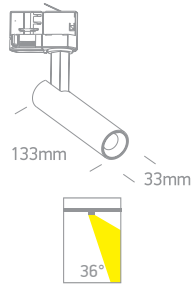

Order Code	Colour	Light Colour	CCT (K)	Watts	Lumen (lm)	Beam Angle	Input	Class		Notes
65108AT/W/W	White	Warm white	3000K	9W	750lm	36°	230V		30	Complete with 200mA driver
65108AT/B/W	Black	Warm white	3000K	9W	750lm	36°	230V		30	Complete with 200mA driver