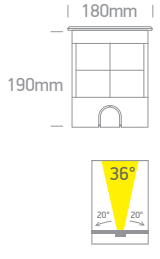

Order Code	Colour	Light Colour	CCT (K)	Watts	Lumen (lm)	Beam Angle	Input	Class					Notes
69074B/W	Stainless steel	Warm white	3000K	9x1,5W	1000lm	36°	230V		200cm	170mm	210mm + 300mm drainage	6	Complete with driver