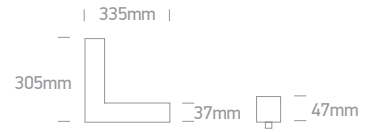

42100EL | 25W | SMD 2835 | Corner light | DALI | Aluminium + PC

MAXI

new
IP20

Order Code	Colour	Light Colour	CCT (K)	Watts	Lumen (lm)	Beam Angle	Input	Class		Notes
42100EL/B/W	Black	Warm white	3000K	25W	2000lm	120°	48V		12	-

42108L | 6W | COB LED | DALI | Aluminium

MINI | MIDI | MAXI

new
IP20

Order Code	Colour	Light Colour	CCT (K)	Watts	Lumen (lm)	Beam Angle	Input	Class		Notes
42108L/B/W	Black	Warm white	3000K	6W	480lm	38°	48V		30	-

42132L | 7W | COB LED | DALI | Aluminium

MINI | MIDI | MAXI

new
DARK LIGHT
IP20

Order Code	Colour	Light Colour	CCT (K)	Watts	Lumen (lm)	Beam Angle	Input	Class		Notes
42132L/B/W	Black	Warm white	3000K	7W	490lm	10° / 38°	48V		30	-

42108AL | 2x6W | COB LED | DALI | Aluminium

MINI | MIDI | MAXI

new
IP20

Order Code	Colour	Light Colour	CCT (K)	Watts	Lumen (lm)	Beam Angle	Input	Class		Notes
42108AL/B/W	Black	Warm white	3000K	2x6W	960lm	38°	48V		20	-