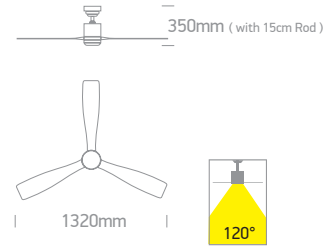

6314D | Metal body | Dark wood blades | Rod mounted | 6 Speed | Winter reverse mode

CCT Variable.

new
IP20

Order Code	Colour	Light Colour	CCT (K)	LED Watts	Lumen (lm)	Beam Angle	FAN Watts	Input	Class	Notes
6314D/B/V	Black	CCT V	3000K / 4000K / 5500K	22W	2000lm	120°	40W	230V	1	Complete with remote control