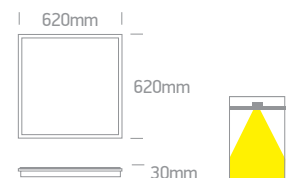

Order Code	Colour	Light Colour	CCT (K)	Watts	Lumen (lm)	Input	Class				Notes
50140BAU/W/V	White	CCT V	3000K / 4000K / 6000K	40W	3600lm / 4000lm / 3800lm	230V					Complete with 1000mA driver