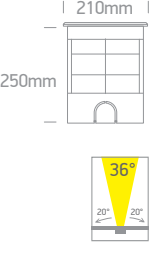

Order Code	Colour	Light Colour	CCT (K)	Watts	Lumen (lm)	Beam Angle	Input	Class					Notes
69074C/W	Stainless steel	Warm white	3000K	12x1,5W	1250lm	36°	230V		200cm	200mm	270mm + 300mm drainage	4	Complete with driver