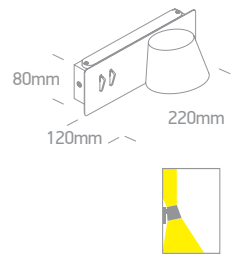

65147A | 6W + 4W Uplight | SMD 2835 | Aluminium + acrylic | Right

With 2X ON/OFF switches.

65147A/W/W

new
IP20

65147A/B/W

Order Code	Colour	Light Colour	CCT (K)	Watts	Lumen (lm)	Input	Class		Notes
65147A/W/W	White	Warm white	3000K	6W + 4W	500lm + 340lm	230V		12	Complete with 2x 300mA drivers
65147A/B/W	Black	Warm white	3000K	6W + 4W	500lm + 340lm	230V		12	Complete with 2x 300mA drivers