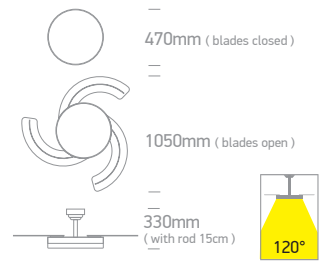

6300 | Metal body | Tinted brown PC blades | Rod mounted | 6 Speed | Winter reverse mode

CCT Variable.

new
IP20

Extra Remote Control 030152B.

Complete with 15cm & 30cm rod.

Order Code	Colour	Light Colour	CCT (K)	LED Watts	Lumen (lm)	Beam Angle	FAN Watts	Input	Class	Notes
6300/BR/V	Brown	CCT V	3000K / 4000K / 5500K	32W	3500lm	120°	25W	230V	1	Complete with remote control