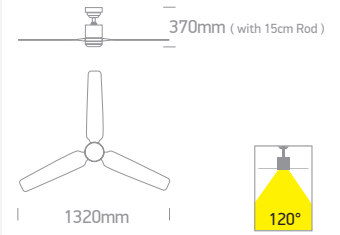

Order Code	Colour	Light Colour	CCT (K)	LED Watts	Lumen (lm)	Beam Angle	FAN Watts	Input	Class	Notes
6308D/B/V	Black	CCT V	3000K / 4000K / 5500K	22W	2000lm	120°	35W	230V	1	Complete with remote control