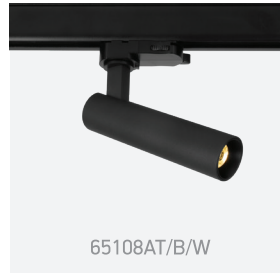

Order Code	Colour	Light Colour	CCT (K)	Watts	Lumen (lm)	Beam Angle	Input	Class		Notes
65108AT/W/W	White	Warm white	3000K	9W	750lm	36°	230V		30	Complete with 200mA driver
65108AT/B/W	Black	Warm white	3000K	9W	750lm	36°	230V		30	Complete with 200mA driver