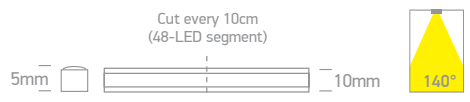

7829A | 9,6W/m | SMD 2835 | 70LEDs/m

3M Double face adhesive.

new
IP20

LED BUILT IN 90 CRI DIMMABLE
CE 5 YEAR

Order Code	Light Colour	CCT (K)	Watts	Lumen (lm)	Input	Class	Box	Notes
7829A/C	Cool white	4000K	9,6W/m	970lm/m	24V DC	III	40	Requires 24V DC driver
7829A/W	Warm white	3000K	9,6W/m	864lm/m	24V DC	III	40	Requires 24V DC driver
7829A/EW	Extra warm white	2700K	9,6W/m	768lm/m	24V DC	III	40	Requires 24V DC driver

7872 | 12W/m | COB LED | 480LEDs/m | Silicone

Supplied in 50m roll with 3M double face adhesive.

new
IP66

LED BUILT IN 90 CRI DIMMABLE TRIAC
CE 3 YEAR

Order Code	Light Colour	CCT (K)	Watts	Lumen (lm)	Beam Angle	Input	Class	Box	Notes
7872/C	Cool white	4000K	12W/m	840lm/m	140°	230V	II	100cm 50m roll	Supplied with power supply EU plug
7872/W	Warm white	3000K	12W/m	780lm/m	140°	230V	II	100cm 50m roll	Supplied with power supply EU plug