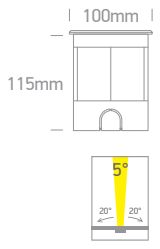

Order Code	Colour	Light Colour	CCT (K)	Watts	Lumen (lm)	Beam Angle	Input	Class					Notes
69072/W	Stainless steel	Warm white	3000K	3W	210lm	5°	230V		200cm	90mm	135mm + 300mm drainage	20	Complete with driver