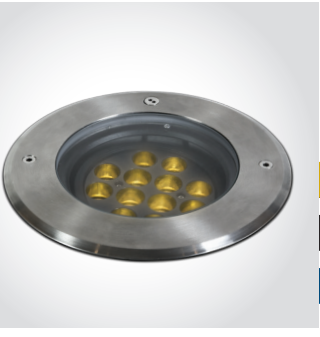

new
DARK LIGHT
IP67