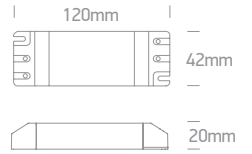

Order Code	Input	Power	Output	Class	Dimmable		Notes
89008AT	230V	6-8W	700mA		YES	100	Use TRIAC dimmer