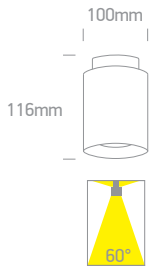

Order Code	Colour	Light Colour	CCT (K)	Watts	Lumen (lm)	Beam Angle	Input	Class		Notes
12120A/W/W	White	Warm white	3000K	18W+2W	1800lm	60°	230V		30	Complete with 500mA driver
12120A/B/W	Black	Warm white	3000K	18W+2W	1800lm	60°	230V		30	Complete with 500mA driver