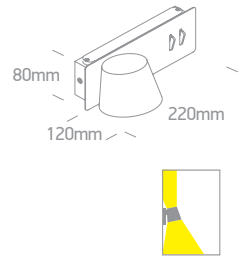

65147 | 6W + 4W Uplight | SMD 2835 | Aluminium + acrylic | Left

With 2X ON/OFF switches.

65147/W/W

new
IP20

65147/B/W

Order Code	Colour	Light Colour	CCT (K)	Watts	Lumen (lm)	Input	Class		Notes
65147/W/W	White	Warm white	3000K	6W + 4W	500lm + 340lm	230V		12	Complete with 2x 300mA drivers
65147/B/W	Black	Warm white	3000K	6W + 4W	500lm + 340lm	230V		12	Complete with 2x 300mA drivers