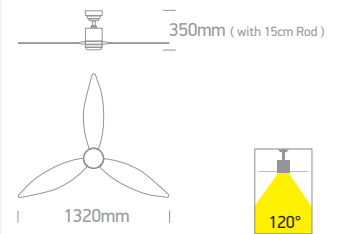

Order Code	Colour	Light Colour	CCT (K)	LED Watts	Lumen (lm)	Beam Angle	FAN Watts	Input	Class	Notes
6312D/B/V	Black	CCT V	3000K / 4000K / 5500K	22W	2000lm	120°	25W	230V	1	Complete with remote control