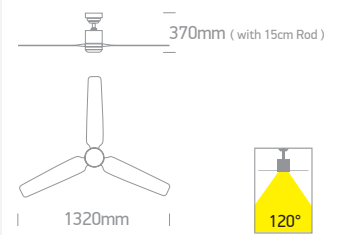

Order Code	Colour	Light Colour	CCT (K)	LED Watts	Lumen (lm)	Beam Angle	FAN Watts	Input	Class	Notes
6308L/W/V	White	CCT V	3000K / 4000K / 5500K	22W	2000lm	120°	35W	230V	1	Complete with remote control