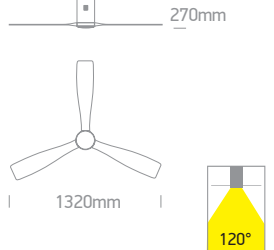

Order Code	Colour	Light Colour	CCT (K)	LED Watts	Lumen (lm)	Beam Angle	FAN Watts	Input	Class	Notes
6314LC/B/V	Black	CCT V	3000K / 4000K / 5500K	22W	2000lm	120°	40W	230V	1	Complete with remote control