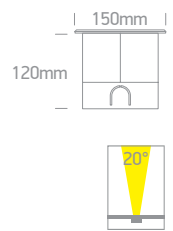

Order Code	Colour	Light Colour	CCT (K)	Watts	Lumen (lm)	Beam Angle	Input	Class					Notes
69070B/W	Stainless steel	Warm white	3000K	10W	800lm	20°	230V		200cm	137mm	140mm + 300mm drainage	20	Complete with driver