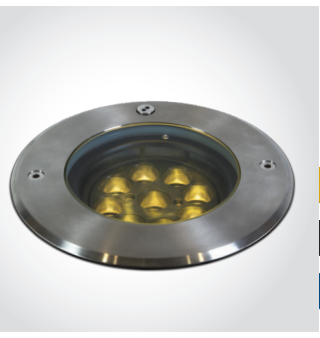

new
DARK LIGHT
IP67