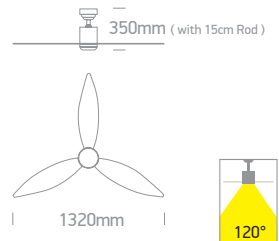

Order Code	Colour	Light Colour	CCT (K)	LED Watts	Lumen (lm)	Beam Angle	FAN Watts	Input	Class	Notes
6302/B/V	Black	CCT V	3000K / 4000K / 5500K	22W	2000lm	120°	35W	230V	1	Complete with remote control