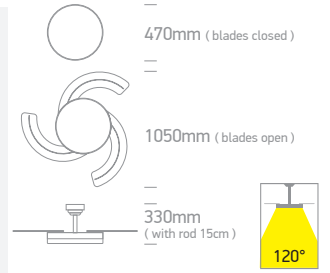

CCT Variable.

new
IP20

Extra Remote Control 030152B.

Complete with 15cm & 30cm rod.

Optional 1m Rod 030156/W.

Order Code	Colour	Light Colour	CCT (K)	LED Watts	Lumen (lm)	Beam Angle	FAN Watts	Input	Class	Notes
6300/W/V	White	CCT V	3000K / 4000K / 5500K	32W	3500lm	120°	25W	230V	1	Complete with remote control