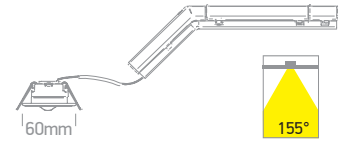

Emergency Lights

one

89002B | 1,5W | LED | Emergency 3Hrs Non-Maintained | Plastic

Self-test.

new
IP20

Order Code	Colour	Watts	Lumen (lm)	Beam Angle	Input	Class				Notes
89002B	White	1,5W	150lm	125°	230V		35mm	120mm	20	Supplied with battery

89002C | 3W | LED | Emergency 3Hrs Non-Maintained | Plastic

Self-test.

new
IP20

Order Code	Colour	Watts	Lumen (lm)	Beam Angle	Input	Class				Notes
89002C	White	3W	300lm	155°	230V		45mm	130mm	20	Supplied with battery

89412 | 3W | LED | Emergency 3Hrs Non-Maintained | Plastic

Self-test.

new
IP20

Order Code	Colour	Watts	Lumen (lm)	Beam Angle	Input	Class			Notes
89412/W	White	3W	300lm	155°	230V			20	Supplied with battery