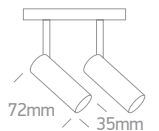

Order Code	Colour	Light Colour	CCT (K)	Watts	Lumen (lm)	Beam Angle	Input	Class		Notes
42108AL/B/W	Black	Warm white	3000K	2x6W	960lm	38°	48V		20	-