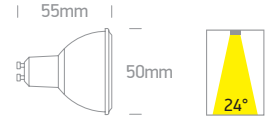

Order Code	Input	Power	Output	Class	Dimmable		Notes
89100VLT	230V	20-100W	24V DC		YES	20	Use TRIAC dimmer

7306CG | 6W | COB LED | MR16 | GU10

LED
CE
85 CRI
3 YEAR

new

Order Code	Lampholder	Light Colour	CCT (K)	Watts	Lumen (lm)	Beam Angle	Input	Dimmable	
7306CG/W/24	GU10	Warm white	3000K	6W	500lm	24°	230V	NO	100