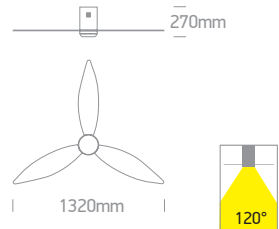

Order Code	Colour	Light Colour	CCT (K)	LED Watts	Lumen (lm)	Beam Angle	FAN Watts	Input	Class	Notes
6302C/B/V	Black	CCT V	3000K / 4000K / 5500K	22W	2000lm	120°	35W	230V	1	Complete with remote control