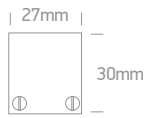

42001A | MINI | 48V | 1m Magnetic profile | ON/OFF / DALI | Aluminium

Max 10m/driver | Max 400W/circuit.

new

Order Code	Colour	Input	Class		Notes
42001A/B	Black	48V		1	-

42002A | MINI | 48V | 2m Magnetic profile | ON/OFF / DALI | Aluminium

Max 10m/driver | Max 400W/circuit.

new

Order Code	Colour	Input	Class		Notes
42002A/B	Black	48V		1	-

42012AA | Corner for 42001A & 42002A | Aluminium

new

Order Code	Colour		Notes
42012AA/B	Black	1	Complete with 2pcs mechanical connector

42012BA | Corner wall to wall (IN) for 42001A & 42002A | Aluminium

new

Order Code	Colour		Notes
42012BA/B	Black	1	Complete with 2pcs mechanical connector