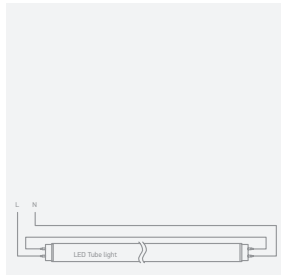

7306CG | 6W | COB LED | MR16 | GU10

LED
CE
85 CRI
3 YEAR

new

Order Code	Lampholder	Light Colour	CCT (K)	Watts	Lumen (lm)	Beam Angle	Input	Dimmable	
7306CG/W/24	GU10	Warm white	3000K	6W	500lm	24°	230V	NO	100

9009L | 9W | SMD 2835 | T8 | Glass

CCT Variable.

LED
CE
80 CRI
2 YEAR
CCT V

new

Order Code	Lampholder	Light Colour	CCT (K)	Watts	Lumen (lm)	Beam Angle	Input	Dimmable	
9009L/V	G13	CCT V	3000K-4000K-6500K	9W	1000lm	240°	230V	NO	25

9018L | 18W | SMD 2835 | T8 | Glass

CCT Variable.

LED
CE
80 CRI
2 YEAR
CCT V

new

Order Code	Lampholder	Light Colour	CCT (K)	Watts	Lumen (lm)	Beam Angle	Input	Dimmable	
9018L/V	G13	CCT V	3000K-4000K-6500K	18W	2000lm	240°	230V	NO	12

9022L | 24W | SMD 2835 | T8 | Glass

CCT Variable.

LED
CE
80 CRI
2 YEAR
CCT V

new

Order Code	Lampholder	Light Colour	CCT (K)	Watts	Lumen (lm)	Beam Angle	Input	Dimmable	
9022L/V	G13	CCT V	3000K-4000K-6500K	24W	2650lm	240°	230V	NO	12