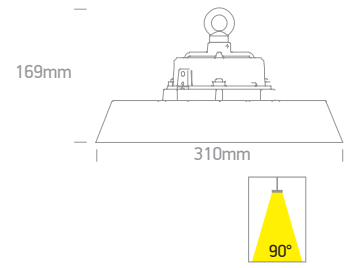

Order Code	Colour	Light Colour	CCT (K)	Watts	Lumen (lm)	Beam Angle	Input	Class			Notes
63150NL/C	Black	Cool white	4000K	150W	22500lm	90°	230V		150cm	1	Complete with DALI 2 driver