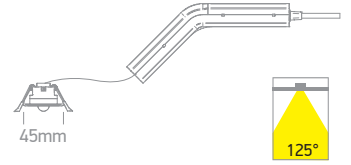

Emergency Lights

one

89002B | 1,5W | LED | Emergency 3Hrs Non-Maintained | Plastic

Self-test.

new
IP20

Order Code	Colour	Watts	Lumen (lm)	Beam Angle	Input	Class				Notes
89002B	White	1,5W	150lm	125°	230V		35mm	120mm	20	Supplied with battery