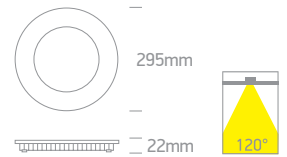

10130FA | 30W | SMD 2835 | Die cast

CCT Variable.

10130FA/W/V

new
IP20

10130FA/B/V

CCT Variable
3000K / 4000K / 5700K

Order Code	Colour	Light Colour	CCT (K)	Watts	Lumen (lm)	Beam Angle	Input	Class				Notes
10130FA/W/V	White	CCT V	3000K / 4000K / 5700K	30W	3300lm	120°	230V		285mm	50mm	12	Complete with 800mA driver
10130FA/B/V	Black	CCT V	3000K / 4000K / 5700K	30W	3300lm	120°	230V		285mm	50mm	12	Complete with 800mA driver