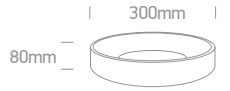

Order Code	Colour	Light Colour	CCT (K)	Watts	Lumen (lm)	Beam Angle	Input	Class		Notes
62130N/W/V	White	CCT V	2700K / 3000K / 4000K	20W	1700lm	120°	230V		1	Complete with 500mA driver
62130N/AN/V	Anthracite	CCT V	2700K / 3000K / 4000K	20W	1700lm	120°	230V		1	Complete with 500mA driver