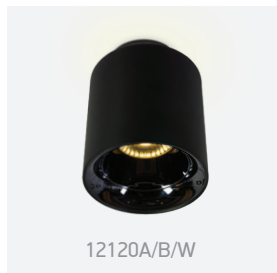

Order Code	Colour	Light Colour	CCT (K)	Watts	Lumen (lm)	Beam Angle	Input	Class		Notes
12120A/W/W	White	Warm white	3000K	18W+2W	1800lm	60°	230V		30	Complete with 500mA driver
12120A/B/W	Black	Warm white	3000K	18W+2W	1800lm	60°	230V		30	Complete with 500mA driver