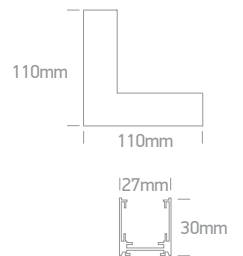

Order Code	Colour		Notes
42012BA/B	Black	1	Complete with 2pcs mechanical connector