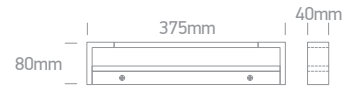

38114R | 14W | SMD 2835 | Aluminium + acrylic

80 CRI CE 2 YEAR

new
IP44

Order Code	Colour	Light Colour	CCT (K)	Watts	Lumen (lm)	Input	Class		Notes
38114R/W/W	White	Warm white	3000K	14W	1000lm	230V	⚡	10	Complete with 600mA driver

38120R | 20W | SMD 2835 | Aluminium + acrylic

80 CRI CE 2 YEAR

new
IP44

Order Code	Colour	Light Colour	CCT (K)	Watts	Lumen (lm)	Input	Class		Notes
38120R/W/W	White	Warm white	3000K	20W	1400lm	230V	⚡	6	Complete with 600mA driver

38120D | 20W | SMD 2835 | Aluminium + acrylic

80 CRI CE 2 YEAR

new
IP44

Order Code	Colour	Light Colour	CCT (K)	Watts	Lumen (lm)	Input	Class		Notes
38120D/W/W	White	Warm white	3000K	20W	1600lm	230V	⚡	6	Complete with 600mA driver