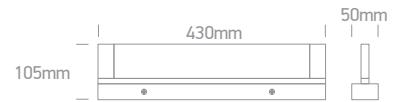

Order Code	Colour	Light Colour	CCT (K)	Watts	Lumen (lm)	Input	Class		Notes
38120D/W/W	White	Warm white	3000K	20W	1600lm	230V	⚡	6	Complete with 600mA driver