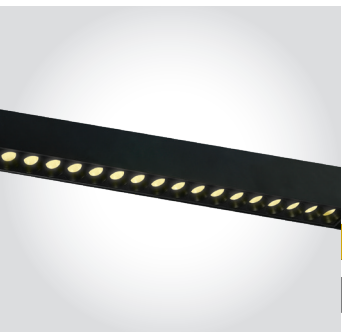

new
IP20

Order Code	Colour	Light Colour	CCT (K)	Watts	Lumen (lm)	Beam Angle	Input	Class	Icon	Notes
42112AA/B/W	Black	Warm white	3000K	12W	960lm	50°	48V	III	40	-

42112BA | 18W | SMD 3030 | Linear spots | Aluminium

MINI | MIDI