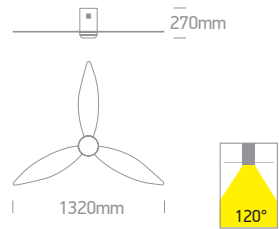

Order Code	Colour	Light Colour	CCT (K)	LED Watts	Lumen (lm)	Beam Angle	FAN Watts	Input	Class	Notes
6302C/W/V	White	CCT V	3000K / 4000K / 5500K	22W	2000lm	120°	35W	230V	1	Complete with remote control