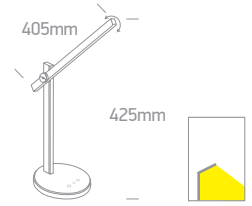

Order Code	Colour	Light Colour	CCT (K)	Watts	Lumen (lm)	Input	Class	Box	Notes
61108/W/V	White	CCT V	3000K / 4000K / 6500K	5,5W	300lm	230V / 12V	□	8	With EU plug
61108/B/V	Black	CCT V	3000K / 4000K / 6500K	5,5W	300lm	230V / 12V	□	8	With EU plug