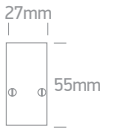

Order Code	Colour	Input	Class		Notes
42001B/B	Black	48V	III	1	-