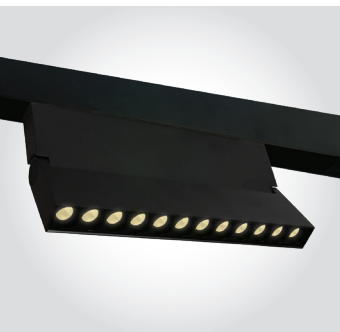

42124BA | 20W | SMD 3030 | Linear Spots | Adjustable | Aluminium

MINI | MIDI

new
IP20