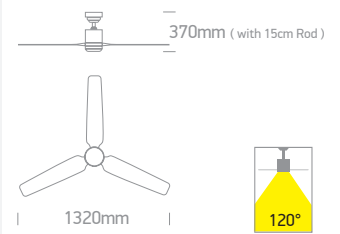

Order Code	Colour	Light Colour	CCT (K)	LED Watts	Lumen (lm)	Beam Angle	FAN Watts	Input	Class	Notes
6308L/B/V	Black	CCT V	3000K / 4000K / 5500K	22W	2000lm	120°	35W	230V	1	Complete with remote control