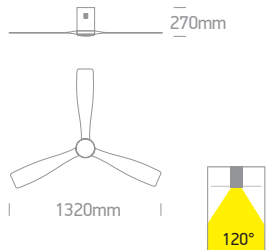

Order Code	Colour	Light Colour	CCT (K)	LED Watts	Lumen (lm)	Beam Angle	FAN Watts	Input	Class	Notes
6314DC/B/V	Black	CCT V	3000K / 4000K / 5500K	22W	2000lm	120°	40W	230V	1	Complete with remote control