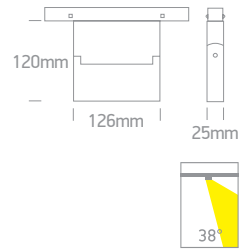

Order Code	Colour	Light Colour	CCT (K)	Watts	Lumen (lm)	Beam Angle	Input	Class	Notes
42124AA/B/W	Black	Warm white	3000K	10W	800lm	38°	48V	III	-