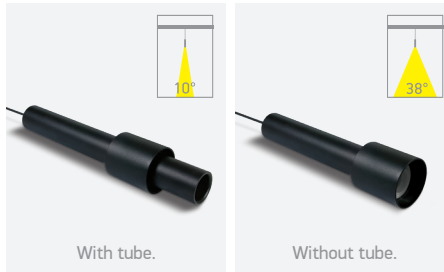

Order Code	Colour	Light Colour	CCT (K)	Watts	Lumen (lm)	Beam Angle	Input	Class		Notes
42132L/B/W	Black	Warm white	3000K	7W	490lm	10° / 38°	48V		30	-