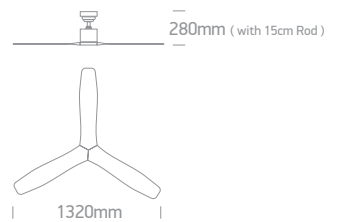

6316 | Metal body | Black ABS blades | Rod mounted | 6 Speed | Winter reverse mode

new
IP20

Extra Remote Control 030152C.

Complete with 15cm & 30cm rod.

Optional 1m Rod 030156/B.

Order Code	Colour	FAN Watts	Input	Class		Notes
6316/B	Black	30W	230V		1	Complete with remote control