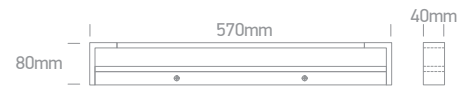

38114R | 14W | SMD 2835 | Aluminium + acrylic

80 CRI CE 2 YEAR

new
IP44

Order Code	Colour	Light Colour	CCT (K)	Watts	Lumen (lm)	Input	Class		Notes
38114R/W/W	White	Warm white	3000K	14W	1000lm	230V	⚡	10	Complete with 600mA driver

38120R | 20W | SMD 2835 | Aluminium + acrylic

80 CRI CE 2 YEAR

new
IP44

Order Code	Colour	Light Colour	CCT (K)	Watts	Lumen (lm)	Input	Class		Notes
38120R/W/W	White	Warm white	3000K	20W	1400lm	230V	⚡	6	Complete with 600mA driver

38120D | 20W | SMD 2835 | Aluminium + acrylic

80 CRI CE 2 YEAR

new
IP44

Order Code	Colour	Light Colour	CCT (K)	Watts	Lumen (lm)	Input	Class		Notes
38120D/W/W	White	Warm white	3000K	20W	1600lm	230V	⚡	6	Complete with 600mA driver