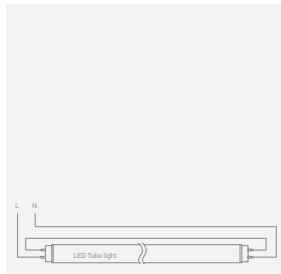

new

Order Code	Lampholder	Light Colour	CCT (K)	Watts	Lumen (lm)	Beam Angle	Input	Dimmable	
9022L/V	G13	CCT V	3000K-4000K-6500K	24W	2650lm	240°	230V	NO	12