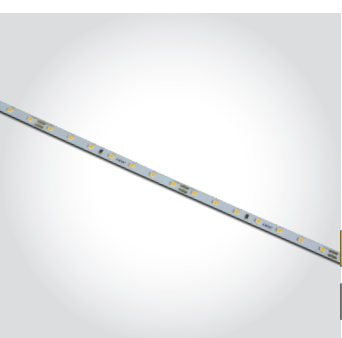

7829A | 9,6W/m | SMD 2835 | 70LEDs/m

3M Double face adhesive.

new
IP20

LED BUILT IN 90 CRI DIMMABLE
CE 5 YEAR