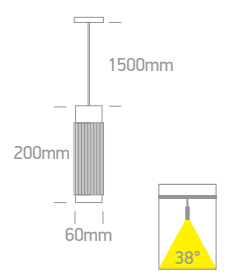

Order Code	Colour	Light Colour	CCT (K)	Watts	Lumen (lm)	Beam Angle	Input	Class	Notes
42126BA/B/W	Black/Brass	Warm white	3000K	12W	840lm	38°	48V	III	-