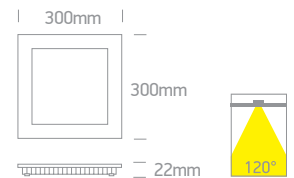

Order Code	Colour	Light Colour	CCT (K)	Watts	Lumen (lm)	Beam Angle	Input	Class				Notes
50130FA/W/V	White	CCT V	3000K / 4000K / 5700K	30W	3000lm	120°	230V					Complete with 800mA driver