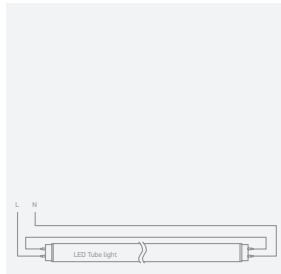

7306CG | 6W | COB LED | MR16 | GU10

LED
CE
85 CRI
3 YEAR

new

Order Code	Lampholder	Light Colour	CCT (K)	Watts	Lumen (lm)	Beam Angle	Input	Dimmable	
7306CG/W/24	GU10	Warm white	3000K	6W	500lm	24°	230V	NO	100

9009L | 9W | SMD 2835 | T8 | Glass

CCT Variable.

LED
CE
80 CRI
2 YEAR
CCT V

new

Order Code	Lampholder	Light Colour	CCT (K)	Watts	Lumen (lm)	Beam Angle	Input	Dimmable	
9009L/V	G13	CCT V	3000K-4000K-6500K	9W	1000lm	240°	230V	NO	25

9018L | 18W | SMD 2835 | T8 | Glass

CCT Variable.

LED
CE
80 CRI
2 YEAR
CCT V

new

Order Code	Lampholder	Light Colour	CCT (K)	Watts	Lumen (lm)	Beam Angle	Input	Dimmable	
9018L/V	G13	CCT V	3000K-4000K-6500K	18W	2000lm	240°	230V	NO	12

9022L | 24W | SMD 2835 | T8 | Glass

CCT Variable.

LED
CE
80 CRI
2 YEAR
CCT V

new

Order Code	Lampholder	Light Colour	CCT (K)	Watts	Lumen (lm)	Beam Angle	Input	Dimmable	
9022L/V	G13	CCT V	3000K-4000K-6500K	24W	2650lm	240°	230V	NO	12