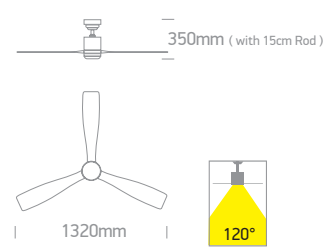

Order Code	Colour	Light Colour	CCT (K)	LED Watts	Lumen (lm)	Beam Angle	FAN Watts	Input	Class	Notes
6314L/B/V	Black	CCT V	3000K / 4000K / 5500K	22W	2000lm	120°	40W	230V	1	Complete with remote control