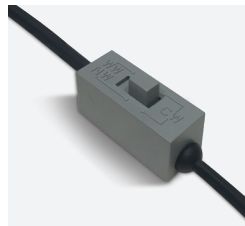

CCT Variable
3000K / 4000K / 5700K