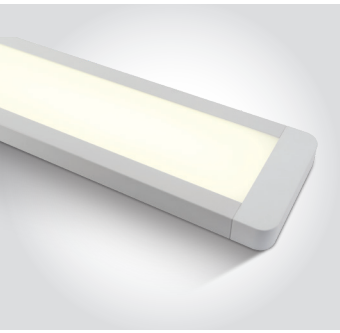

CCT Variable.

80 CRI

2 YEAR

new
IP20

Order Code	Colour	Light Colour	CCT (K)	Watts	Lumen (lm)	Beam Angle	Input	Class		Notes
38225M/W/V	White	CCT V	3000K / 4000K / 6500K	25W	2250lm	120°	230V		8	Complete with driver