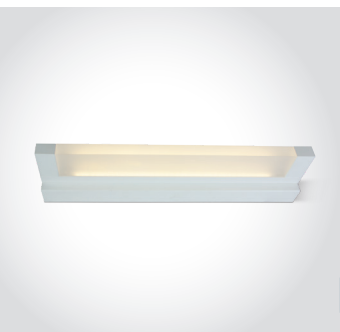

38120R | 20W | SMD 2835 | Aluminium + acrylic

80 CRI CE 2 YEAR

new
IP44

Order Code	Colour	Light Colour	CCT (K)	Watts	Lumen (lm)	Input	Class		Notes
38120R/W/W	White	Warm white	3000K	20W	1400lm	230V	⚡	6	Complete with 600mA driver