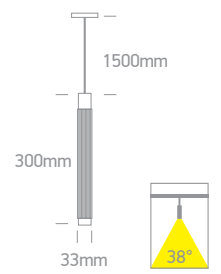

Order Code	Colour	Light Colour	CCT (K)	Watts	Lumen (lm)	Beam Angle	Input	Class	Notes
42126AA/B/W	Black/Brass	Warm white	3000K	5W	350lm	38°	48V	III	-