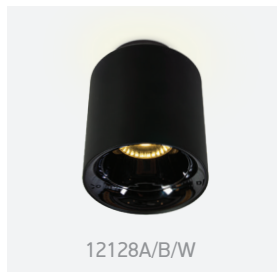

Order Code	Colour	Light Colour	CCT (K)	Watts	Lumen (lm)	Beam Angle	Input	Class		Notes
12128A/W/W	White	Warm white	3000K	26W+2W	2600lm	60°	230V		20	Complete with 700mA driver
12128A/B/W	Black	Warm white	3000K	26W+2W	2600lm	60°	230V		20	Complete with 700mA driver