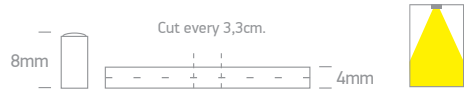

7829A | 9,6W/m | SMD 2835 | 70LEDs/m

3M Double face adhesive.

new
IP20

LED BUILT IN 90 CRI DIMMABLE
CE 5 YEAR

Order Code	Light Colour	CCT (K)	Watts	Lumen (lm)	Input	Class	Box	Notes
7829A/C	Cool white	4000K	9,6W/m	970lm/m	24V DC	III	40	Requires 24V DC driver
7829A/W	Warm white	3000K	9,6W/m	864lm/m	24V DC	III	40	Requires 24V DC driver
7829A/EW	Extra warm white	2700K	9,6W/m	768lm/m	24V DC	III	40	Requires 24V DC driver

7872 | 12W/m | COB LED | 480LEDs/m | Silicone

Supplied in 50m roll with 3M double face adhesive.

new
IP66

LED BUILT IN 90 CRI DIMMABLE TRIAC
CE 3 YEAR

Order Code	Light Colour	CCT (K)	Watts	Lumen (lm)	Beam Angle	Input	Class	Box	Notes
7872/C	Cool white	4000K	12W/m	840lm/m	140°	230V	II	100cm 50m roll	Supplied with power supply EU plug
7872/W	Warm white	3000K	12W/m	780lm/m	140°	230V	II	100cm 50m roll	Supplied with power supply EU plug

7841A | 10W/m | SMD 2835 | 180LEDs/m | Silicone

Supplied in 5m roll.

new
IP66

LED BUILT IN 90 CRI DIMMABLE
CE 3 YEAR

Order Code	Light Colour	CCT (K)	Watts	Lumen (lm)	Input	Class	Box	Notes
7841A/C	Cool white	4000K	10W/m	280lm/m	24V DC	III	40	Requires 24V DC driver
7841A/W	Warm white	3000K	10W/m	280lm/m	24V DC	III	40	Requires 24V DC driver