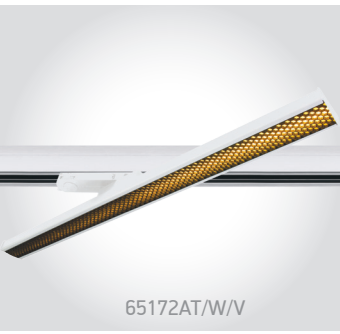

65028CT/W/V

65028CT | 48W | LED | Linear track light | Aluminium + PC

CCT Variable.

new
IP20

65028CT/B/V

Order Code	Colour	Light Colour	CCT (K)	Watts	Lumen (lm)	Beam Angle	Input	Class		Notes
65028CT/W/V	White	CCT V	3000K / 4200K / 6500K	48W	4800lm	90°	230V		12	Complete with 800mA driver
65028CT/B/V	Black	CCT V	3000K / 4200K / 6500K	48W	4800lm	90°	230V		12	Complete with 800mA driver