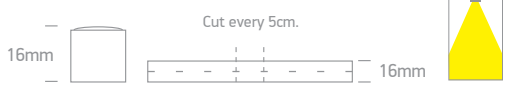

Order Code	Light Colour	CCT (K)	Watts	Lumen (lm)	Input	Class	Box	Notes
7841B/C	Cool white	4000K	12W/m	600lm/m	24V DC	III	10	Requires 24V DC driver
7841B/W	Warm white	3000K	12W/m	550lm/m	24V DC	III	10	Requires 24V DC driver