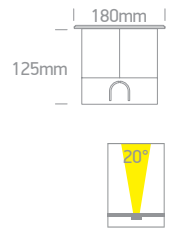

Order Code	Colour	Light Colour	CCT (K)	Watts	Lumen (lm)	Beam Angle	Input	Class					Notes
69070C/W	Stainless steel	Warm white	3000K	15W	1200lm	20°	230V		200cm	165mm	155mm + 300mm drainage	12	Complete with driver