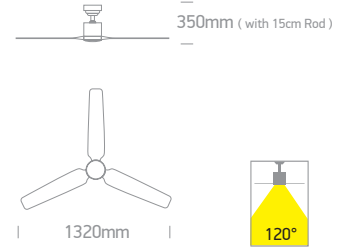

Order Code	Colour	Light Colour	CCT (K)	LED Watts	Lumen (lm)	Beam Angle	FAN Watts	Input	Class	Notes
6310/W/V	White	CCT V	3000K / 4000K / 5500K	22W	2000lm	120°	35W	230V	1	Complete with remote control