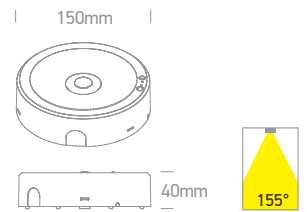

new
IP20

Order Code	Colour	Watts	Lumen (lm)	Beam Angle	Input	Class			Notes
89412/W	White	3W	300lm	155°	230V			20	Supplied with battery