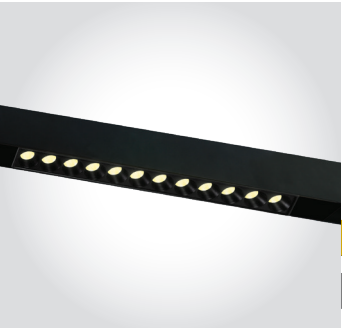

42112AA | 12W | SMD 3030 | Linear spots | Aluminium

MINI | MIDI