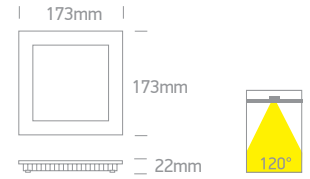

Order Code	Colour	Light Colour	CCT (K)	Watts	Lumen (lm)	Beam Angle	Input	Class				Notes
50116FA/W/V	White	CCT V	3000K / 4000K / 5700K	16W	1600lm	120°	230V					Complete with 400mA driver