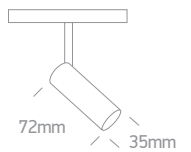

42100EL | 25W | SMD 2835 | Corner light | DALI | Aluminium + PC

MAXI

new
IP20

Order Code	Colour	Light Colour	CCT (K)	Watts	Lumen (lm)	Beam Angle	Input	Class		Notes
42100EL/B/W	Black	Warm white	3000K	25W	2000lm	120°	48V		12	-

42108L | 6W | COB LED | DALI | Aluminium

MINI | MIDI | MAXI

new
IP20

Order Code	Colour	Light Colour	CCT (K)	Watts	Lumen (lm)	Beam Angle	Input	Class		Notes
42108L/B/W	Black	Warm white	3000K	6W	480lm	38°	48V		30	-

42132L | 7W | COB LED | DALI | Aluminium

MINI | MIDI | MAXI

new
DARK LIGHT
IP20

Order Code	Colour	Light Colour	CCT (K)	Watts	Lumen (lm)	Beam Angle	Input	Class		Notes
42132L/B/W	Black	Warm white	3000K	7W	490lm	10° / 38°	48V		30	-

42108AL | 2x6W | COB LED | DALI | Aluminium

MINI | MIDI | MAXI

new
IP20

Order Code	Colour	Light Colour	CCT (K)	Watts	Lumen (lm)	Beam Angle	Input	Class		Notes
42108AL/B/W	Black	Warm white	3000K	2x6W	960lm	38°	48V		20	-