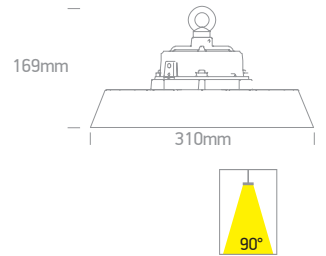

Order Code	Colour	Light Colour	CCT (K)	Watts	Lumen (lm)	Beam Angle	Input	Class	⏸	📦	Notes
63150N/V	Black	CCT V	4000K / 4700K / 5700K	90W / 120W / 150W	22500lm (150W)	90°	230V	⏸	150cm	1	Complete with driver