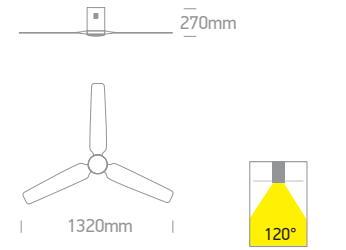

Order Code	Colour	Light Colour	CCT (K)	LED Watts	Lumen (lm)	Beam Angle	FAN Watts	Input	Class	Notes
6310C/B/V	Black	CCT V	3000K / 4000K / 5500K	22W	2000lm	120°	35W	230V	1	Complete with remote control