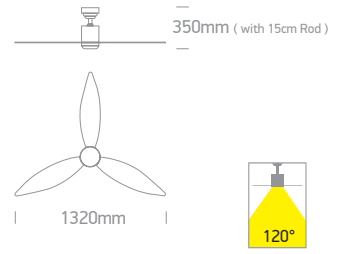

6306 | Metal body | White ABS blades | Rod mounted | 6 Speed | Winter reverse mode

CCT Variable.

new
IP20

Extra Remote Control 030152A.

Complete with 15cm & 30cm rod.

Optional 1m Rod 030156/W.

Order Code	Colour	Light Colour	CCT (K)	LED Watts	Lumen (lm)	Beam Angle	FAN Watts	Input	Class	Notes
6306/W/V	White	CCT V	3000K / 4000K / 5500K	22W	2000lm	120°	40W	230V	1	Complete with remote control