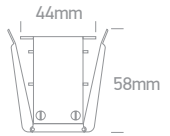

Order Code	Colour	Input	Class				Notes
42002RB/B	Black	48V		35x2000mm	100mm	1	-