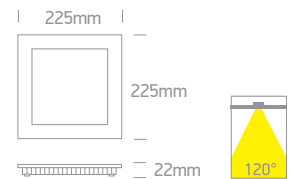

50116FA | 16W | SMD 2835 | Die cast

CCT Variable.

new
IP20

CCT Variable
3000K / 4000K / 5700K

Order Code	Colour	Light Colour	CCT (K)	Watts	Lumen (lm)	Beam Angle	Input	Class				Notes
50116FA/W/V	White	CCT V	3000K / 4000K / 5700K	16W	1600lm	120°	230V					Complete with 400mA driver

50122FA | 22W | SMD 2835 | Die cast

CCT Variable.

new
IP20

CCT Variable
3000K / 4000K / 5700K

Order Code	Colour	Light Colour	CCT (K)	Watts	Lumen (lm)	Beam Angle	Input	Class				Notes
50122FA/W/V	White	CCT V	3000K / 4000K / 5700K	22W	2200lm	120°	230V					Complete with 550mA driver

50130FA | 30W | SMD 2835 | Die cast

CCT Variable.

new
IP20

CCT Variable
3000K / 4000K / 5700K

Order Code	Colour	Light Colour	CCT (K)	Watts	Lumen (lm)	Beam Angle	Input	Class				Notes
50130FA/W/V	White	CCT V	3000K / 4000K / 5700K	30W	3000lm	120°	230V					Complete with 800mA driver

50140BAU | 40W | SMD 2835 | 620x620mm | Aluminium + Steel

Backlit | CCT Variable.

new
IP20

Optional recessed kit (4pcs).
Order code 050108.

Optional DALI & Push to DIM driver.
Order code 89040L.

Order Code	Colour	Light Colour	CCT (K)	Watts	Lumen (lm)	Input	Class				Notes
50140BAU/W/V	White	CCT V	3000K / 4000K / 6000K	40W	3600lm / 4000lm / 3800lm	230V					Complete with 1000mA driver