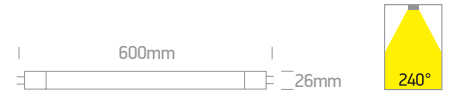

7306CG | 6W | COB LED | MR16 | GU10

LED
CE
85 CRI
3 YEAR

new

Order Code	Lampholder	Light Colour	CCT (K)	Watts	Lumen (lm)	Beam Angle	Input	Dimmable	
7306CG/W/24	GU10	Warm white	3000K	6W	500lm	24°	230V	NO	100

9009L | 9W | SMD 2835 | T8 | Glass

CCT Variable.

LED
CE
80 CRI
2 YEAR
CCT V

new

Order Code	Lampholder	Light Colour	CCT (K)	Watts	Lumen (lm)	Beam Angle	Input	Dimmable	
9009L/V	G13	CCT V	3000K-4000K-6500K	9W	1000lm	240°	230V	NO	25

9018L | 18W | SMD 2835 | T8 | Glass

CCT Variable.

LED
CE
80 CRI
2 YEAR
CCT V

new

Order Code	Lampholder	Light Colour	CCT (K)	Watts	Lumen (lm)	Beam Angle	Input	Dimmable	
9018L/V	G13	CCT V	3000K-4000K-6500K	18W	2000lm	240°	230V	NO	12

9022L | 24W | SMD 2835 | T8 | Glass

CCT Variable.

LED
CE
80 CRI
2 YEAR
CCT V

new

Order Code	Lampholder	Light Colour	CCT (K)	Watts	Lumen (lm)	Beam Angle	Input	Dimmable	
9022L/V	G13	CCT V	3000K-4000K-6500K	24W	2650lm	240°	230V	NO	12