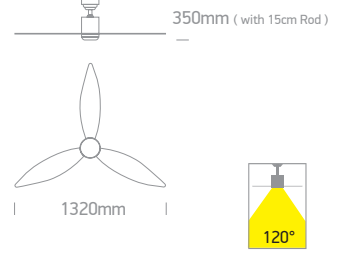

6306 | Metal body | Black ABS blades | Rod mounted | 6 Speed | Winter reverse mode

CCT Variable.

new
IP20

Extra Remote Control 030152A.

Complete with 15cm & 30cm rod.

Optional 1m Rod 030156/B.

Order Code	Colour	Light Colour	CCT (K)	LED Watts	Lumen (lm)	Beam Angle	FAN Watts	Input	Class	Notes
6306/B/V	Black	CCT V	3000K / 4000K / 5500K	22W	2000lm	120°	40W	230V	1	Complete with remote control