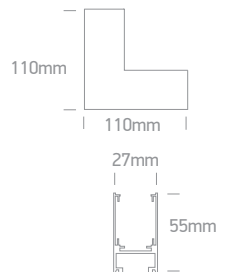

Order Code	Colour			Notes
42012BB/B	Black		1	Complete with 2pcs mechanical connector