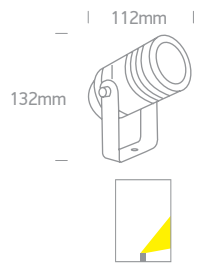

Order Code	Colour	Watts	Input	Class			Notes
67198G/BR	Brown	10W	100-240V		150cm	12	-