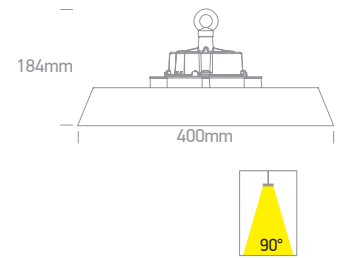

Order Code	Colour	Light Colour	CCT (K)	Watts	Lumen (lm)	Beam Angle	Input	Class			Notes
63240NL/C	Black	Cool white	4000K	240W	36000lm	90°	230V		150cm	1	Complete with DALI 2 driver