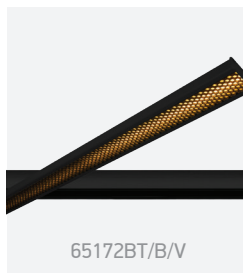

Order Code	Colour	Light Colour	CCT (K)	Watts	Lumen (lm)	Beam Angle	Input	Class	Box	Notes
65172BT/W/V	White	CCT V	2700K / 3200K / 4000K	40W	4800lm (w/o honeycomb)	120°	230V	□	6	Complete with 950mA driver
65172BT/B/V	Black	CCT V	2700K / 3200K / 4000K	40W	4800lm (w/o honeycomb)	120°	230V	□	6	Complete with 950mA driver