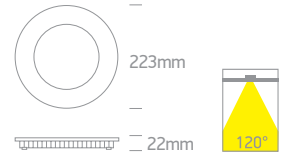

10118FA | 18W | SMD 2835 | Die cast

CCT Variable.

10118FA/W/V

new
IP20

10118FA/B/V

CCT Variable
3000K / 4000K / 5700K

Order Code	Colour	Light Colour	CCT (K)	Watts	Lumen (lm)	Beam Angle	Input	Class				Notes
10118FA/W/V	White	CCT V	3000K / 4000K / 5700K	18W	1800lm	120°	230V		210mm	50mm	16	Complete with 450mA driver
10118FA/B/V	Black	CCT V	3000K / 4000K / 5700K	18W	1800lm	120°	230V		210mm	50mm	16	Complete with 450mA driver