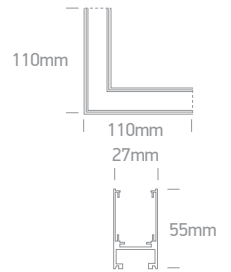

Order Code	Colour			Notes
42012AB/B	Black		1	Complete with 2pcs mechanical connector