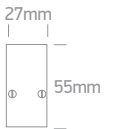

Order Code	Colour	Input	Class		Notes
42002B/B	Black	48V	III	1	-