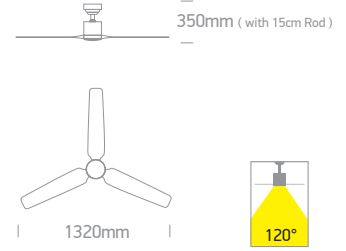

Order Code	Colour	Light Colour	CCT (K)	LED Watts	Lumen (lm)	Beam Angle	FAN Watts	Input	Class	Notes
6310/B/V	Black	CCT V	3000K / 4000K / 5500K	22W	2000lm	120°	35W	230V	1	Complete with remote control