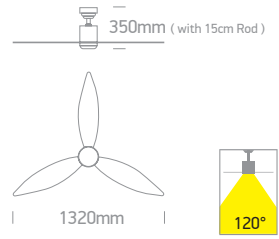

Optional 1m Rod 030156/W.

Order Code	Colour	Light Colour	CCT (K)	LED Watts	Lumen (lm)	Beam Angle	FAN Watts	Input	Class	Notes
6302/W/V	White	CCT V	3000K / 4000K / 5500K	22W	2000lm	120°	35W	230V	1	Complete with remote control