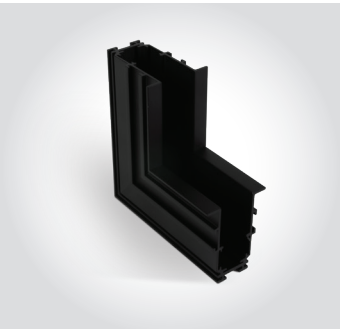

Complete with cover.

Order Code	Colour	Input	Class				Notes
42002RB/B	Black	48V		35x2000mm	100mm	1	-

42012ARB | Recessed corner for 42001RB & 42002RB | Aluminium

new

Order Code	Colour				Notes
42012ARB/B	Black	105x35x65mm / L Shaped	100mm	1	Complete with 2pcs mechanical connector