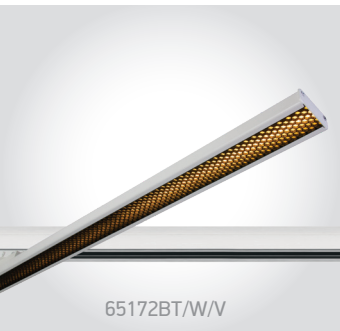

65172BT | 40W | SMD 2835 | Linear track light | Aluminium

CCT Variable.