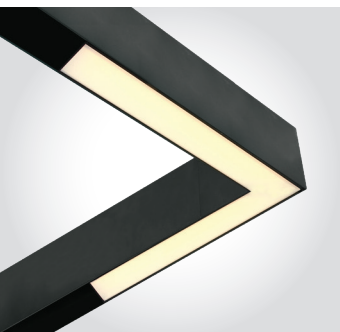

new
IP20

Order Code	Colour	Light Colour	CCT (K)	Watts	Lumen (lm)	Beam Angle	Input	Class		Notes
42100BA/B/W	Black	Warm white	3000K	16W	1280lm	120°	48V	III	40	-

42100EA | 16W | SMD 2835 | Corner light | Aluminium + PC

MINI | MIDI