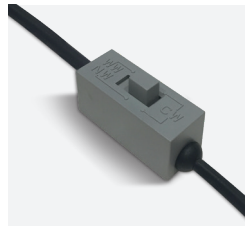

CCT Variable
3000K / 4000K / 5700K