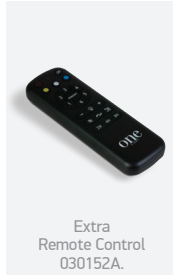

Order Code	Colour	Light Colour	CCT (K)	LED Watts	Lumen (lm)	Beam Angle	FAN Watts	Input	Class	Notes
6314D/B/V	Black	CCT V	3000K / 4000K / 5500K	22W	2000lm	120°	40W	230V	1	Complete with remote control