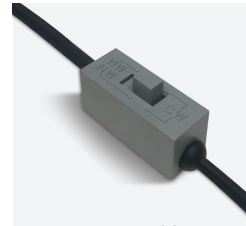

10118FA | 18W | SMD 2835 | Die cast

CCT Variable.

10118FA/W/V

new
IP20

10118FA/B/V

CCT Variable
3000K / 4000K / 5700K

Order Code	Colour	Light Colour	CCT (K)	Watts	Lumen (lm)	Beam Angle	Input	Class				Notes
10118FA/W/V	White	CCT V	3000K / 4000K / 5700K	18W	1800lm	120°	230V		210mm	50mm	16	Complete with 450mA driver
10118FA/B/V	Black	CCT V	3000K / 4000K / 5700K	18W	1800lm	120°	230V		210mm	50mm	16	Complete with 450mA driver