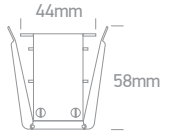

Max 10m/driver | Max 400W/circuit.

new

Complete with 4pcs fixing clips and 1 set mechanical connector.

Complete with 2pcs end caps.

Complete with cover.

Order Code	Colour	Input	Class				Notes
42001RB/B	Black	48V		35x1000mm	100mm	1	-