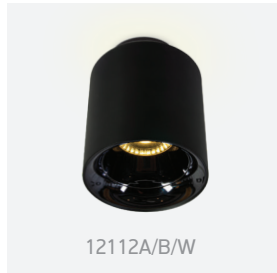

12112A | 10W+2W | COB LED | Aluminium

Downlight + Uplight.

new
DARK LIGHT
IP20

90 CRI
LED BUILT IN
3 YEAR

Order Code	Colour	Light Colour	CCT (K)	Watts	Lumen (lm)	Beam Angle	Input	Class		Notes
12112A/W/W	White	Warm white	3000K	10W+2W	1000lm	60°	230V		40	Complete with 300mA driver
12112A/B/W	Black	Warm white	3000K	10W+2W	1000lm	60°	230V		40	Complete with 300mA driver