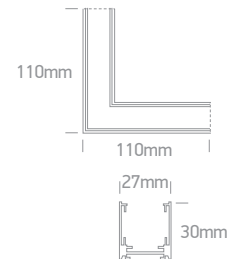

Order Code	Colour		Notes
42012AA/B	Black	1	Complete with 2pcs mechanical connector