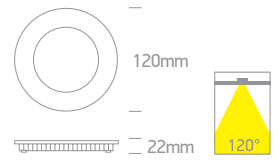

Order Code	Colour	Light Colour	CCT (K)	Watts	Lumen (lm)	Beam Angle	Input	Class				Notes
10108FA/W/V	White	CCT V	3000K / 4000K / 5700K	8W	640lm	120°	230V		108mm	50mm	20	Complete with 200mA driver
10108FA/B/V	Black	CCT V	3000K / 4000K / 5700K	8W	640lm	120°	230V		108mm	50mm	20	Complete with 200mA driver