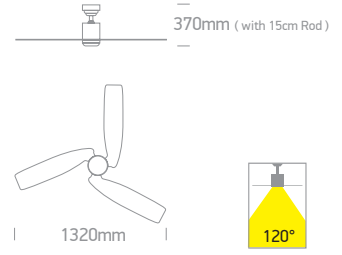

6304 | Metal body | White ABS blades | Rod mounted | 6 Speed | Winter reverse mode

CCT Variable.

new
IP20

Extra Remote Control 030152A.

Complete with 15cm & 30cm rod.

Optional 1m Rod 030156/W.

Order Code	Colour	Light Colour	CCT (K)	LED Watts	Lumen (lm)	Beam Angle	FAN Watts	Input	Class	Notes
6304/W/V	White	CCT V	3000K / 4000K / 5500K	22W	2000lm	120°	45W	230V	1	Complete with remote control