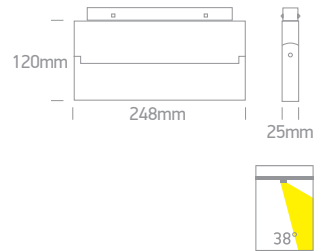

Order Code	Colour	Light Colour	CCT (K)	Watts	Lumen (lm)	Beam Angle	Input	Class	Notes
42124BA/B/W	Black	Warm white	3000K	20W	1600lm	38°	48V	III	-